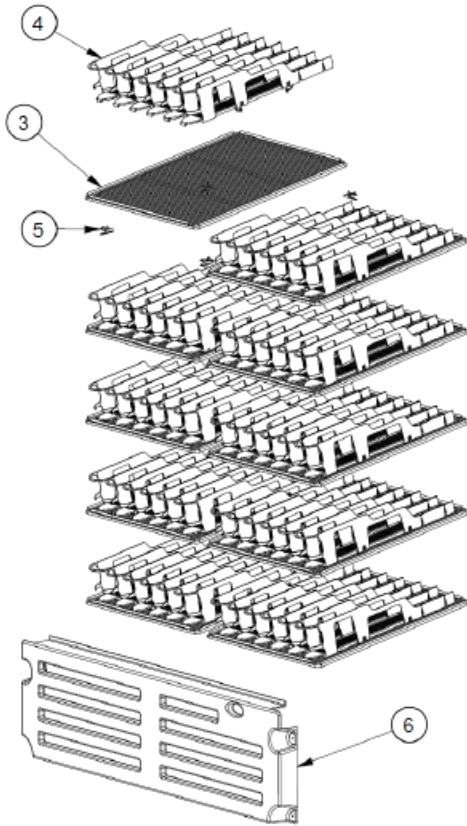

Parts Breakdown

Model VRD37 42862

General Assembly

Parts Breakdown

Model VRD37 42862

Evaporator Assembly

Parts Breakdown

Model VRD37 42862

Condenser Assembly

Parts Breakdown

Model VRD37 42862

Door Assembly

Parts Breakdown

Model VRD37 42862

General Assembly

Item No.	Description	Position	Item No.	Description	Position	Item No.	Description	Position
66543	Back Grill for 42862	1	45470	Black Shelf for 42862	3	66545	Clip Pilaster Shelf for 42862	5
66443	Leveling Screw, 1/2"-13x1 1/2" for 42862	2	66544	Kit Visislide Low for 42862	4	45961	Louvered Front Grill for 42862	6

Evaporator Assembly

Item No.	Description	Position	Item No.	Description	Position	Item No.	Description	Position
66546	Right Evaporator Coil for 42862	1	66549	Evaporator Housing Cover W/Slot for 42862	4	66402	Rocker Switch, BK for 42862	7
66547	Left Evaporator Coil for 42862	2	66550	Evaporator Housing Cover W/O Slot for 42862	5	66552	Header Lamp VR43 for 42862	8
66548	Cap Tube VR43 for 42862	3	66551	Evaporator Condenser Fan Motor G319 V10 for 42862	6	66492	Evaporator Housing ABS for 42862	9