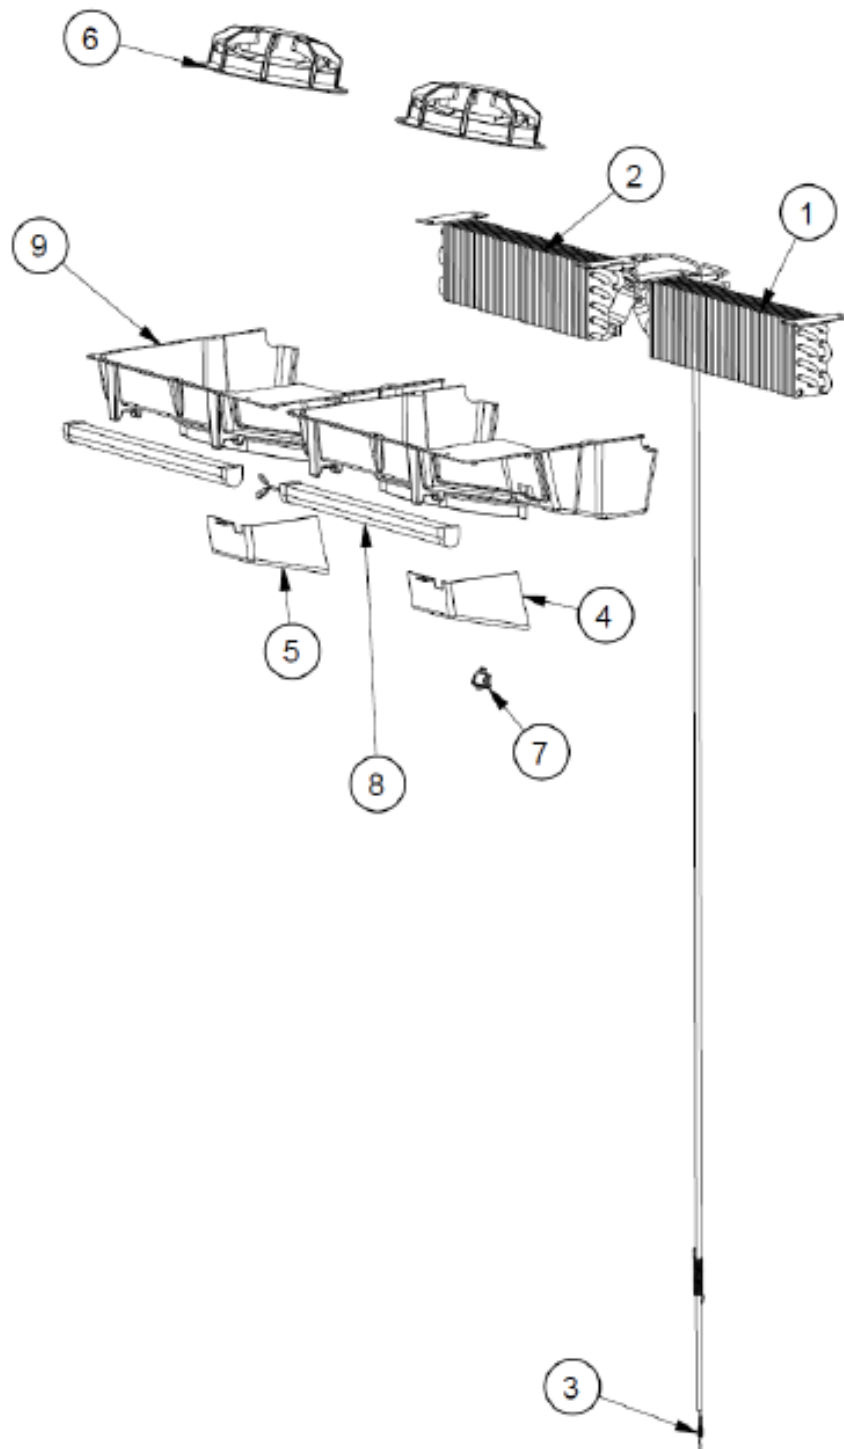

Parts Breakdown

Model VRD37 42862

General Assembly

Parts Breakdown

Model VRD37 42862

Evaporator Assembly

Parts Breakdown

Model VRD37 42862

Condenser Assembly

Parts Breakdown

Model VRD37 42862

Door Assembly

Parts Breakdown

Model VRD37 42862

General Assembly

Item No.	Description	Position	Item No.	Description	Position	Item No.	Description	Position
66543	Back Grill for 42862	1	45470	Black Shelf for 42862	3	66545	Clip Pilaster Shelf for 42862	5
66443	Leveling Screw, 1/2"-13x1 1/2" for 42862	2	66544	Kit Visislide Low for 42862	4	45961	Louvered Front Grill for 42862	6

Evaporator Assembly

Item No.	Description	Position	Item No.	Description	Position	Item No.	Description	Position
66546	Right Evaporator Coil for 42862	1	66549	Evaporator Housing Cover W/Slot for 42862	4	66402	Rocker Switch, BK for 42862	7
66547	Left Evaporator Coil for 42862	2	66550	Evaporator Housing Cover W/O Slot for 42862	5	66552	Header Lamp VR43 for 42862	8
66548	Cap Tube VR43 for 42862	3	66551	Evaporator Condenser Fan Motor G319 V10 for 42862	6	66492	Evaporator Housing ABS for 42862	9