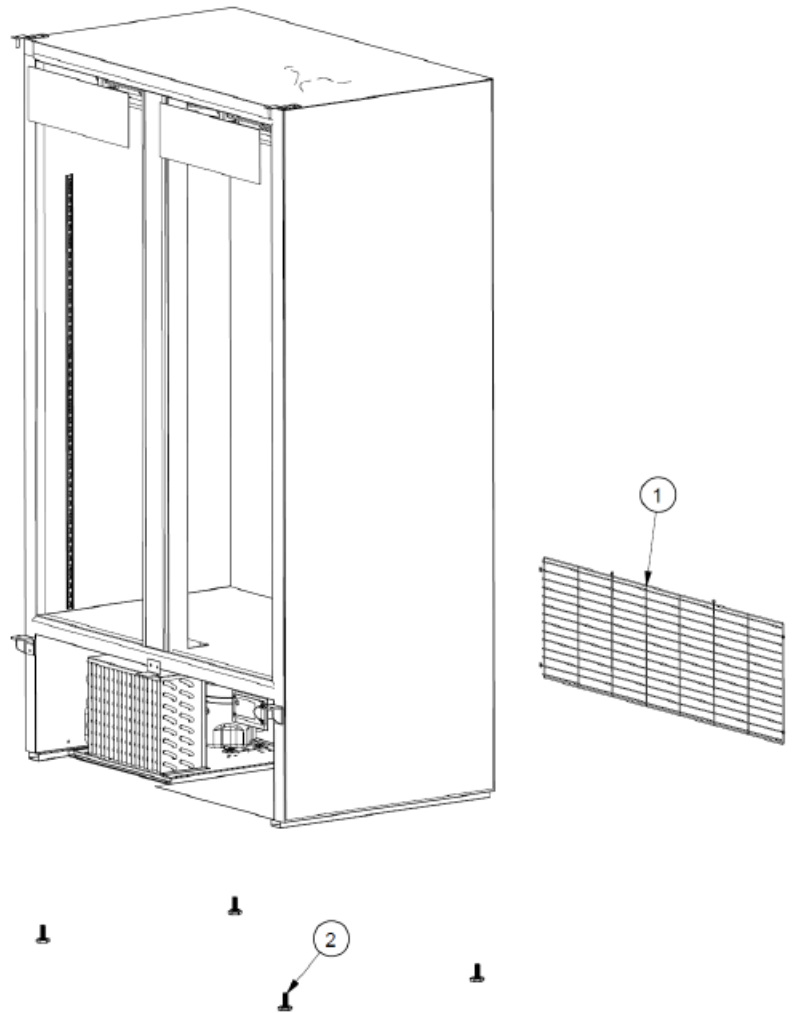

Parts Breakdown

Model VRD37 42862

General Assembly

Parts Breakdown

Model VRD37 42862

Evaporator Assembly

Parts Breakdown

Model VRD37 42862

Condenser Assembly

Parts Breakdown

Model VRD37 42862

Door Assembly

Parts Breakdown

Model VRD37 42862

General Assembly

Item No.	Description	Position	Item No.	Description	Position	Item No.	Description	Position
66543	Back Grill for 42862	1	45470	Black Shelf for 42862	3	66545	Clip Pilaster Shelf for 42862	5
66443	Leveling Screw, 1/2"-13x1 1/2" for 42862	2	66544	Kit Visislide Low for 42862	4	45961	Louvered Front Grill for 42862	6

Evaporator Assembly

Item No.	Description	Position	Item No.	Description	Position	Item No.	Description	Position
66546	Right Evaporator Coil for 42862	1	66549	Evaporator Housing Cover W/Slot for 42862	4	66402	Rocker Switch, BK for 42862	7
66547	Left Evaporator Coil for 42862	2	66550	Evaporator Housing Cover W/O Slot for 42862	5	66552	Header Lamp VR43 for 42862	8
66548	Cap Tube VR43 for 42862	3	66551	Evaporator Condenser Fan Motor G319 V10 for 42862	6	66492	Evaporator Housing ABS for 42862	9