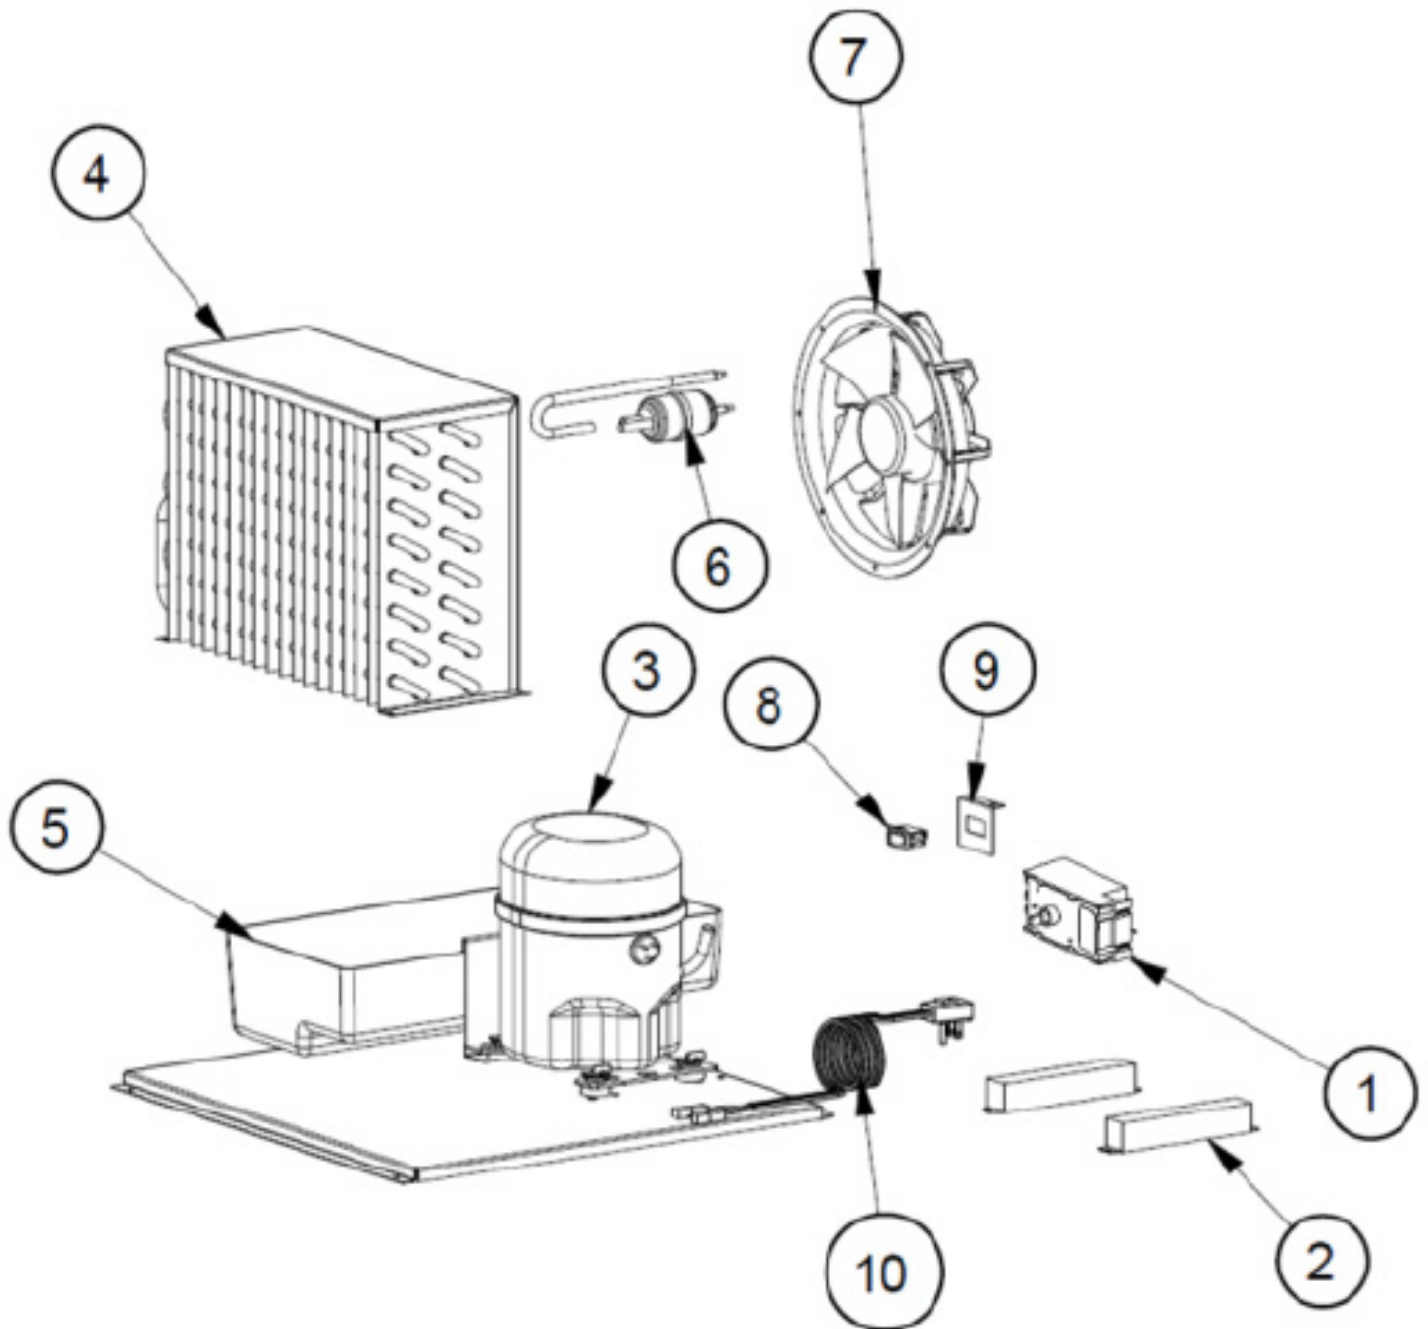

Parts Breakdown

Model VRD37 42862

General Assembly

Parts Breakdown

Model VRD37 42862

Evaporator Assembly

Parts Breakdown

Model VRD37 42862

Condenser Assembly

Parts Breakdown

Model VRD37 42862

Door Assembly

Parts Breakdown

Model VRD37 42862

General Assembly

Item No.	Description	Position	Item No.	Description	Position	Item No.	Description	Position
66543	Back Grill for 42862	1	45470	Black Shelf for 42862	3	66545	Clip Pilaster Shelf for 42862	5
66443	Leveling Screw, 1/2"-13x1 1/2" for 42862	2	66544	Kit Visislide Low for 42862	4	45961	Louvered Front Grill for 42862	6

Evaporator Assembly

Item No.	Description	Position	Item No.	Description	Position	Item No.	Description	Position
66546	Right Evaporator Coil for 42862	1	66549	Evaporator Housing Cover W/Slot for 42862	4	66402	Rocker Switch, BK for 42862	7
66547	Left Evaporator Coil for 42862	2	66550	Evaporator Housing Cover W/O Slot for 42862	5	66552	Header Lamp VR43 for 42862	8
66548	Cap Tube VR43 for 42862	3	66551	Evaporator Condenser Fan Motor G319 V10 for 42862	6	66492	Evaporator Housing ABS for 42862	9

Condenser Assembly

Item No.	Description	Position	Item No.	Description	Position	Item No.	Description	Position
66530	Controller. ELE BEV 115V N/SEN for 42862	1	66554	Condensate Pan 6LT for 42862	5	66556	Switch Support for 42862	9
66449	LED Driver, VB-12030D018 30W 115V 50/60HZ for 42862	2	66555	Filter Drier VAL22TDV for 42862	6	66425	Power Cord 115V 15A 14AWG for 42862	10
66553	Compressor for 42862	3	66551	Evaporator Condenser Fan Motor G319 V10 for 42862	7			
64182	Condenser Coil for 42862	4	66402	Rocker Switch, BK for 42862	8			